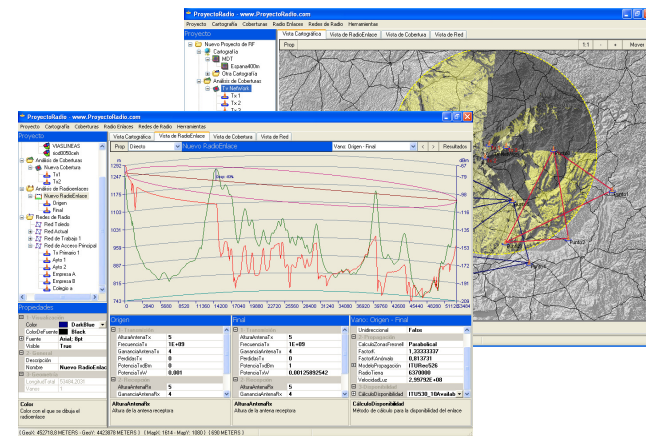

- **Cost Reduction.** Use of multiple techniques to decrease the number of units needed in the network
- **Ruggedization.** Operation in harsh environments shall be supported with the least impact in costs.
- **Form factor.** Small form factor equipment for easy deployment and nomadic applications

Support for Summer test II (2009) & Winter test II (2010). Radio network planning.