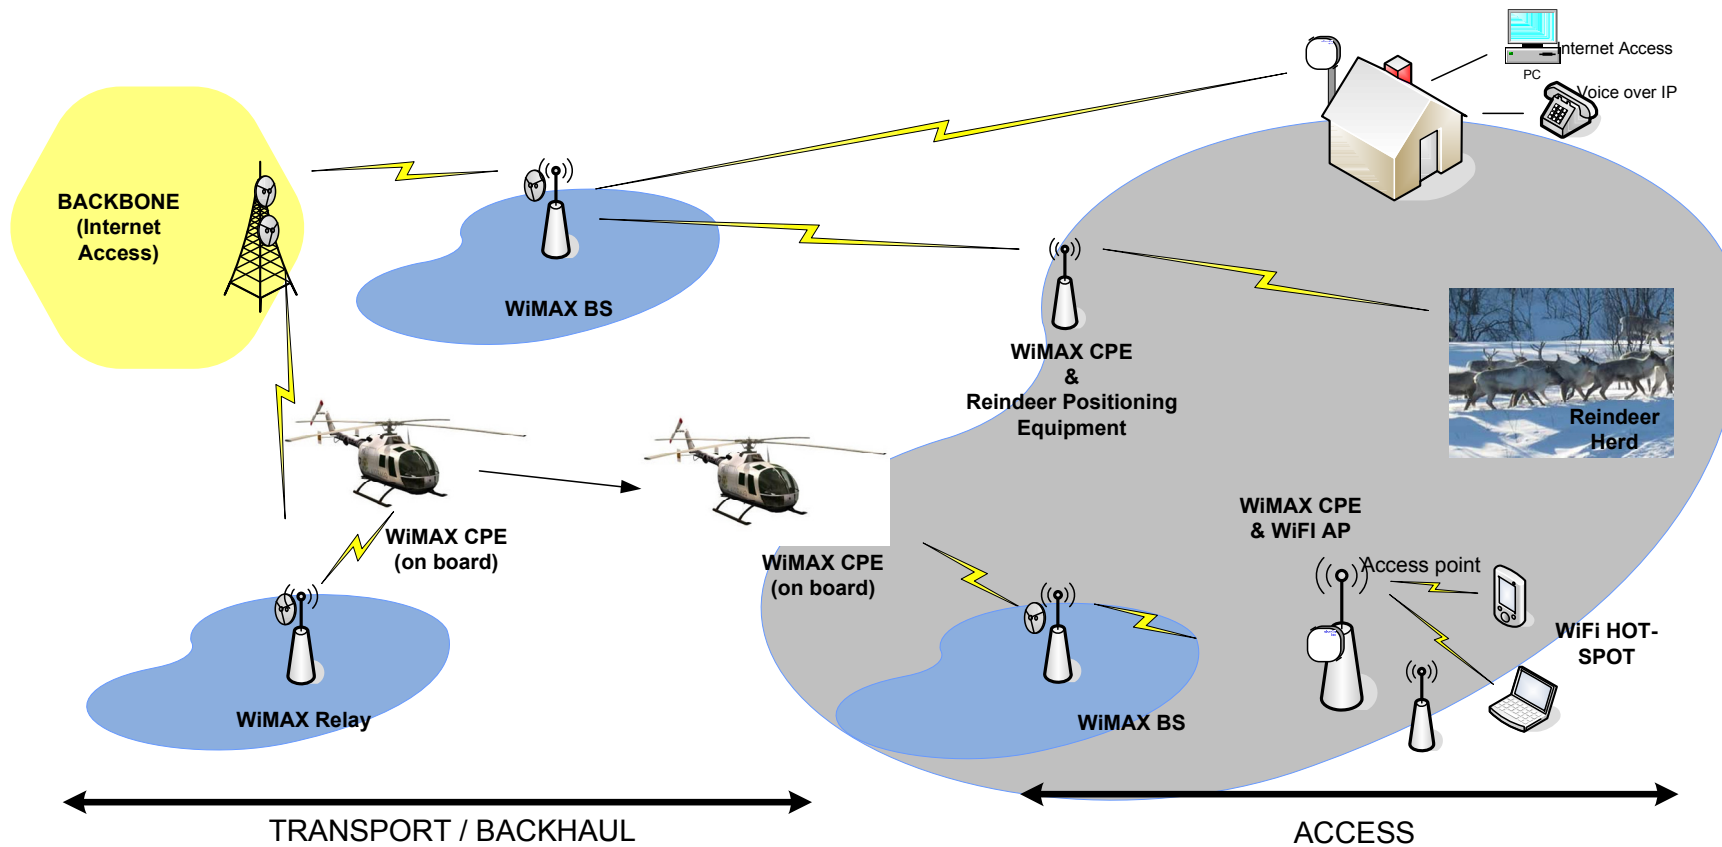

Vision of the "big picture"